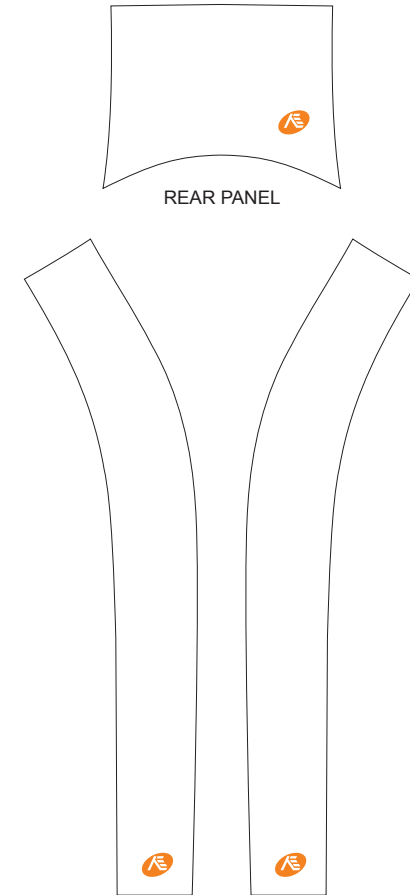

Please note that **NUCKILY** logo will appear on side panels and the back panels. **NUCKILY** logo can be removed with update quotation.

REAR PANEL

LEFT SIDE PANEL   RIGHT SIDE PANEL