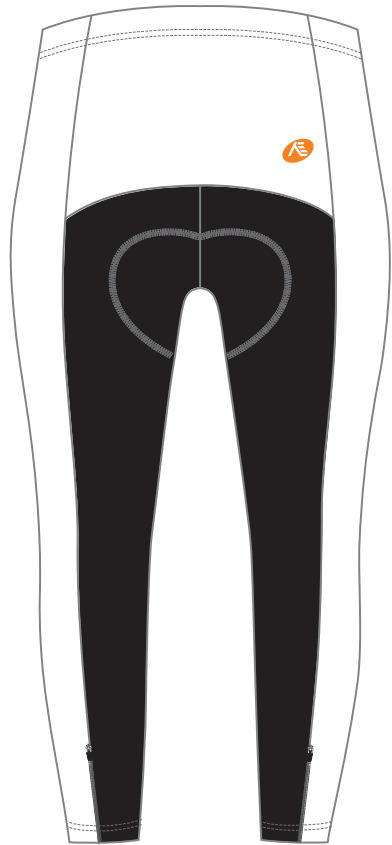

Please note that **NUCKILY** logo will appear on side panels and the back panels. **NUCKILY** logo can be removed with update quotation.

REAR PANEL

LEFT SIDE PANEL   RIGHT SIDE PANEL